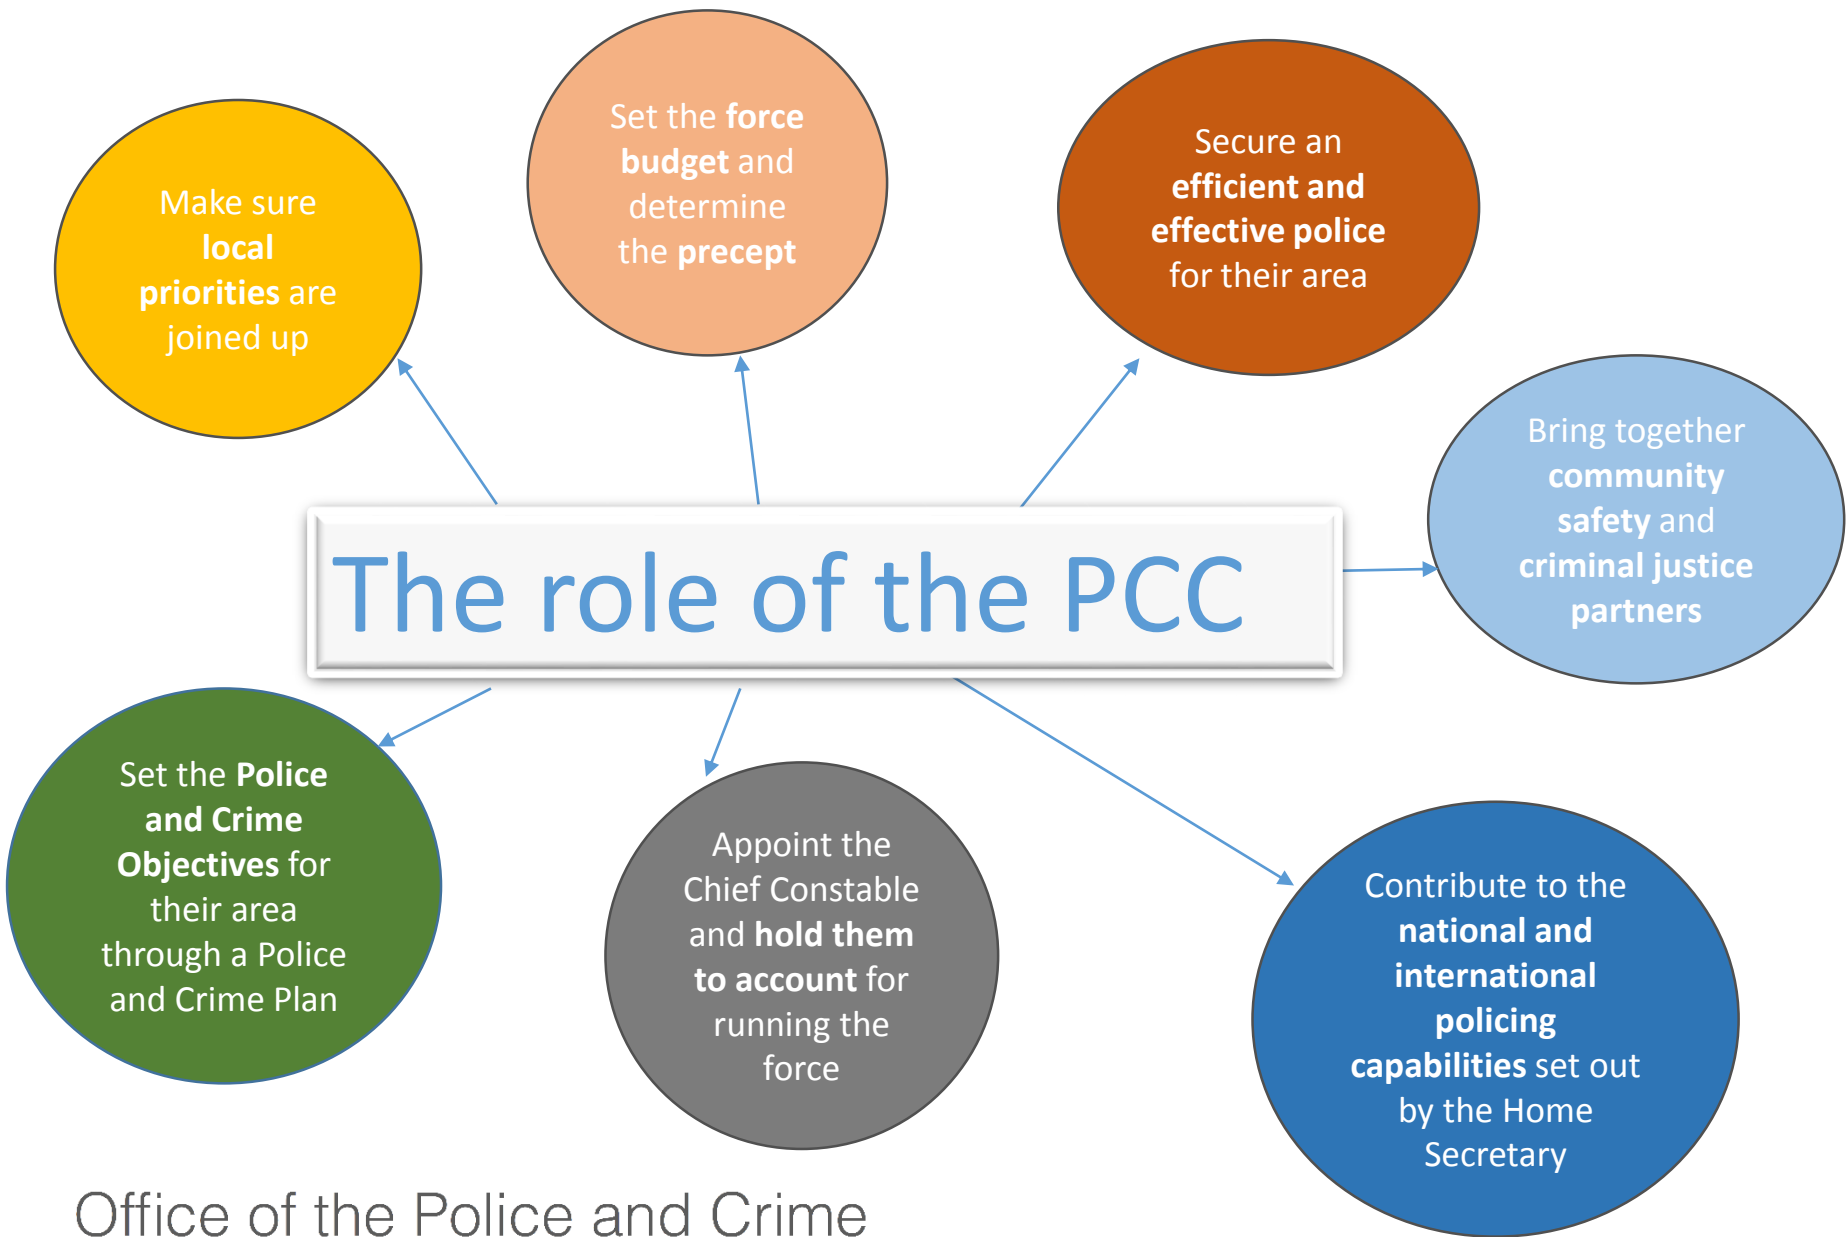

# Police and Crime Commissioner for Surrey

David Munro

Office of the Police and Crime  
Commissioner for Surrey

---

Sept 2018

# Police Officers in Spelthorne

Headcount figures (April 2018)

- Local Proactive Unit (EAST) 13
- Custody (East) 19
- Safeguarding Investigation Unit (East) 50
- Reactive Investigation (East) 21

These figures do not include county-wide resources e.g. Operations, Specialist Crime, Public Protection, Criminal Justice

# Crime and Anti-Social Behaviour

- Anti – Social Behaviour
- Burglary
- Child Exploitation (CE)
- Domestic Abuse
- Drugs/Alcohol offences
- Fraud
- Modern Slavery
- Unauthorised Encampments